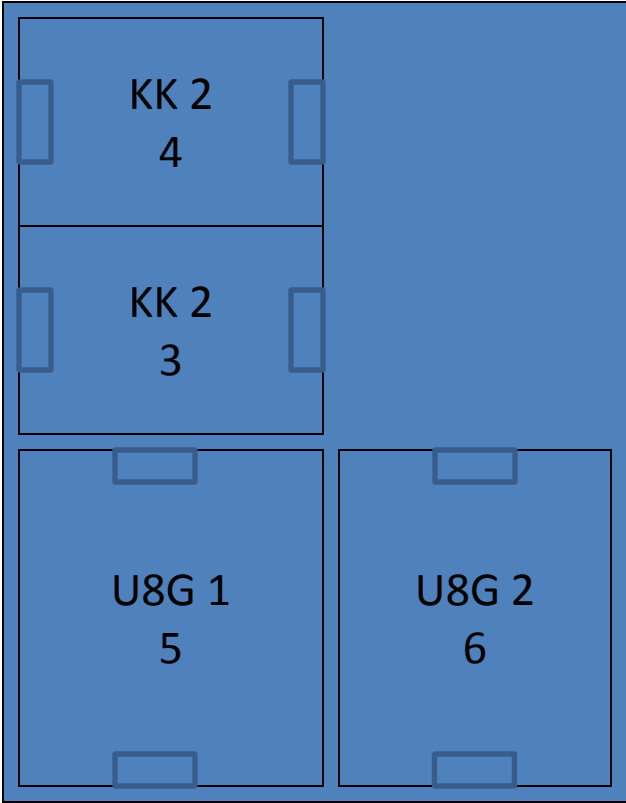

Practice Field Layout TDP

Foulk Road

Parking Lot

Concord Soccer-Talley Day Park Field Layout –Fall 2011- Mondays

Game Field Layout TDP

Foulk Road

Parking Lot

Concord Soccer Complex U10-12-14 Field Layout

N
a
a
m
a
n
s

R
o
a
d

11 v 11 Field A

11 v 11 Field B

8v8 Field 1

8v8 Field 2

8v8 Field 3

8v8 Field 4

Parking Lot