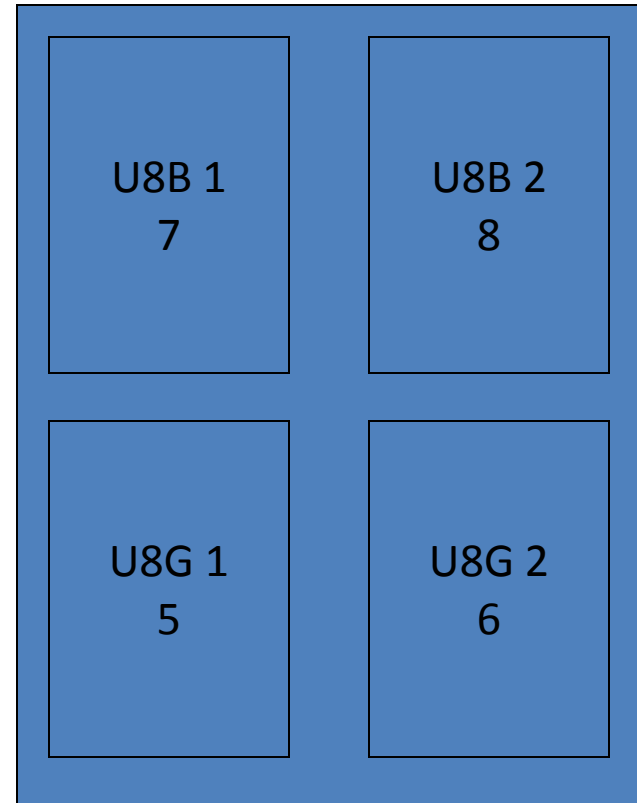

Practice Field Layout TDP

Foulk Road

Parking Lot

Concord Soccer-Talley Day Park Field Layout –Fall 2011- Mondays

Game Field Layout TDP

Foulk Road

Parking Lot

Concord Soccer Complex U10-12-14 Field Layout

N
a
a
m
a
n
s

R
o
a
d

11 v 11 Field A

11 v 11 Field B

8v8 Field 1

8v8 Field 2

8v8 Field 3

8v8 Field 4

Parking Lot