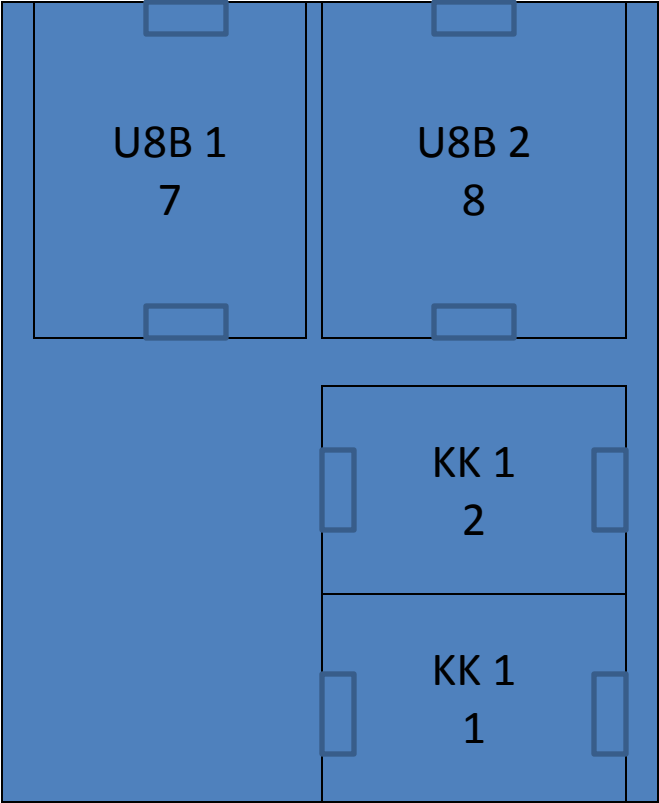

Practice Field Layout TDP

Foulk Road

Parking Lot

Concord Soccer-Talley Day Park Field Layout –Fall 2011- Mondays

Game Field Layout TDP

Foulk Road

Parking Lot

Concord Soccer Complex U10-12-14 Field Layout

N
a
a
m
a
n
s

R
o
a
d

11 v 11 Field A

11 v 11 Field B

8v8 Field 1

8v8 Field 2

8v8 Field 3

8v8 Field 4

Parking Lot