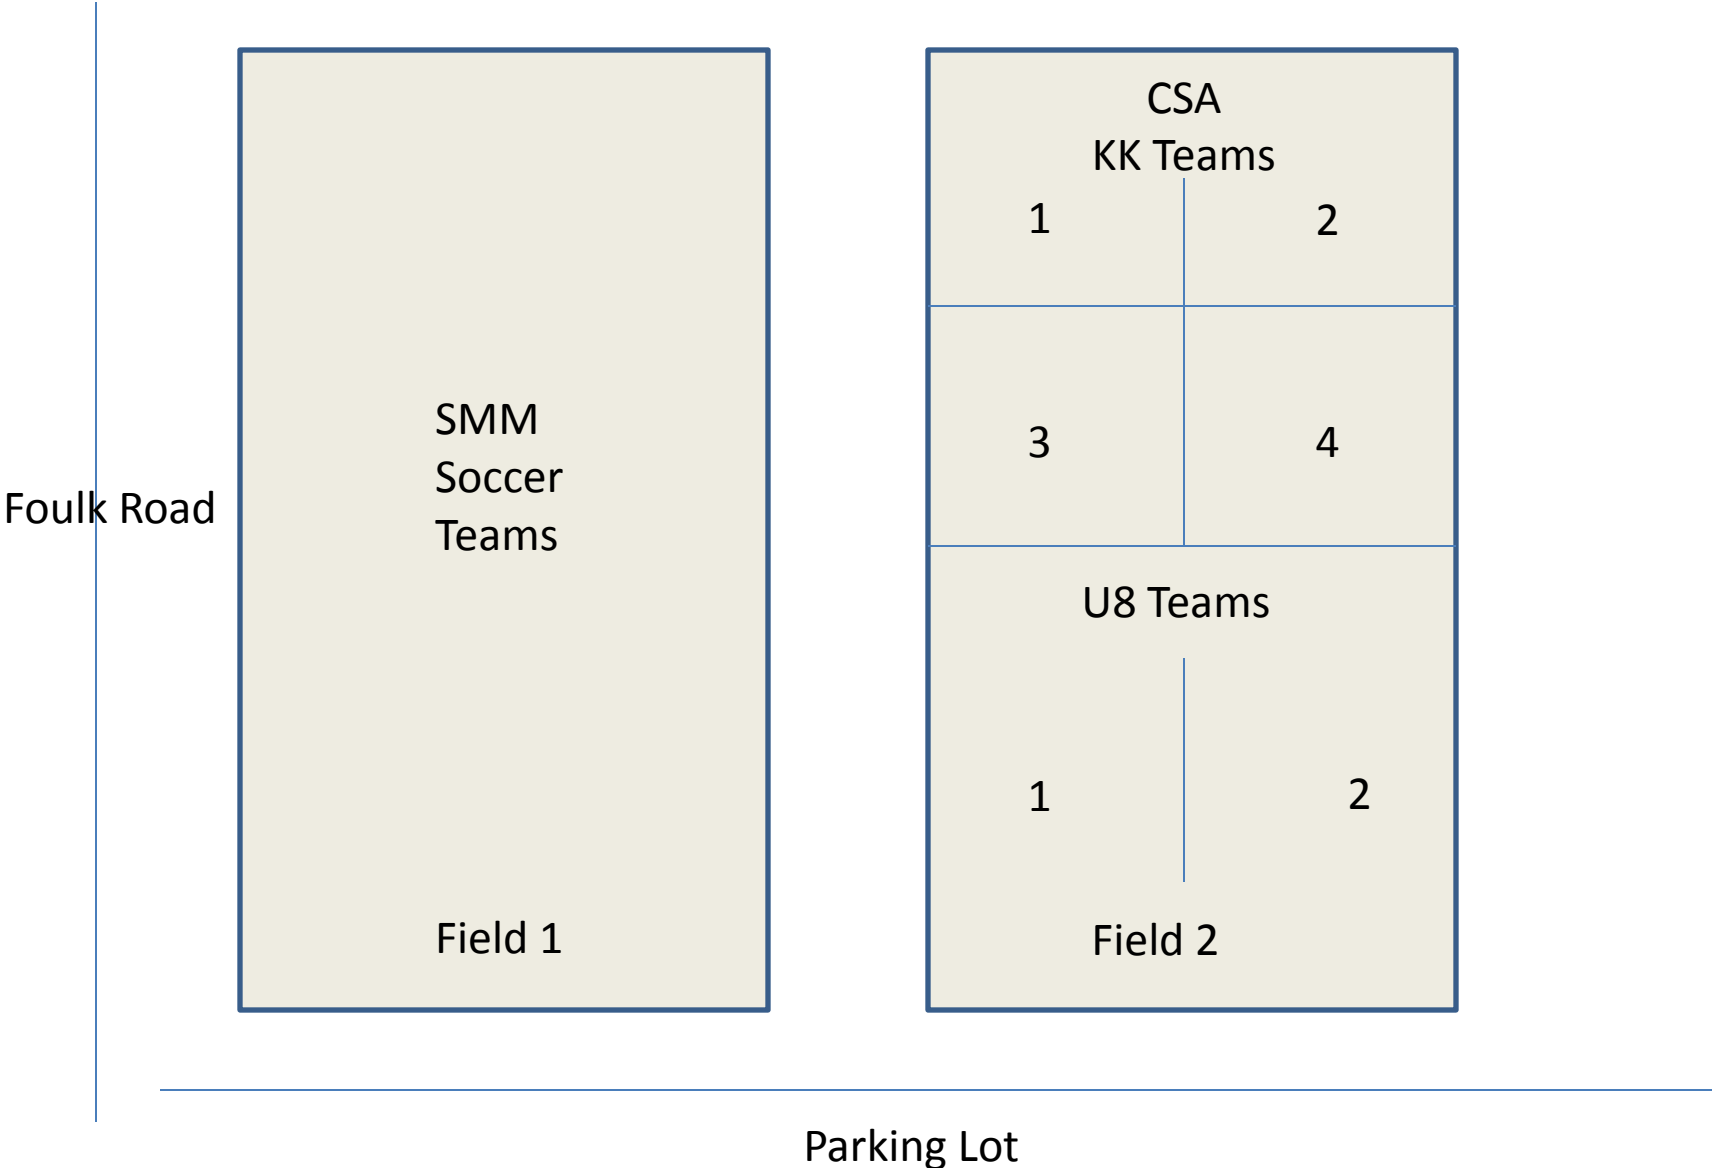

Practice Field Layout TDP

Foulk Road

Parking Lot

Concord Soccer-Talley Day Park Field Layout –Fall 2011- Mondays

Game Field Layout TDP

Foulk Road

Parking Lot

Concord Soccer Complex U10-12-14 Field Layout

N
a
a
m
a
n
s

R
o
a
d

11 v 11 Field A

11 v 11 Field B

8v8 Field 1

8v8 Field 2

8v8 Field 3

8v8 Field 4

Parking Lot